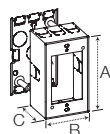

HBL500 and HBL750 Series	Description	Color	Length	HBL500 Series	HBL750 Series
	Base and Cover Available in 5 ft. (1.5m) lengths, packed 50 ft. (15m) per carton and 10 ft. (3m) lengths, packed 100 ft. (30m) per carton. HBL5701C coupling furnished with each length.	Ivory Ivory White	5 ft. 10 ft. 10 ft.	HBL5005IV HBL50010IV HBL50010W A: .53" (13.46) B: .76" (19.30)	HBL7505IV HBL75010IV HBL75010W A: .85" (21.59) B: .76" (19.30)

	Color	1-Gang	2-Gang	3-Gang	4-Gang	5-Gang	6-Gang
Standard	Ivory	HBL5748IV	HBL57482IV	HBL57483IV	HBL57484IV	HBL57485IV	HBL57486IV
	White	HBL5748W	HBL57482W	HBL57483W	—	—	—
		A: 4.54" (115.32) B: 2.82" (71.63) C: 1.75" (44.45)	A: 4.54" (115.32) B: 4.64" (117.86) C: 1.75" (44.45)	A: 4.54" (115.32) B: 6.45" (163.88) C: 1.75" (44.45)	A: 4.54" (115.32) B: 8.26" (209.91) C: 1.75" (44.45)	A: 4.54" (115.32) B: 10.01" (255.93) C: 1.75" (44.45)	A: 4.54" (115.32) B: 11.89" (301.96) C: 1.75" (44.45)
Shallow	Ivory	HBL5747IV	HBL57472IV	HBL57473IV	—	—	—
	White	HBL5747W	HBL57472W	—	—	—	—
		A: 4.54" (115.32) B: 2.82" (71.63) C: 1.38" (35.05)	A: 4.54" (115.32) B: 4.64" (117.86) C: 1.38" (35.05)	A: 4.54" (115.32) B: 6.45" (163.88) C: 1.38" (35.05)			
Deep	Ivory	HBL5744SIV	HBL5744S2IV	HBL5744S3IV	—	—	—
	White	HBL5744SW	HBL5744S2W	—	—	—	—
		A: 4.54" (115.32) B: 2.82" (71.63) C: 2.25" (57.00)	A: 4.54" (115.32) B: 4.64" (117.86) C: 2.25" (57.00)	A: 4.54" (115.32) B: 6.45" (163.88) C: 2.25" (57.00)			
Extra Deep	Ivory	HBL5744IV	HBL57442IV	HBL57443IV	—	—	—
	White	HBL5744W	HBL57442W	—	—	—	—
		A: 4.54" (115.32) B: 2.82" (71.63) C: 2.75" (69.85)	A: 4.54" (115.32) B: 4.64" (117.86) C: 2.75" (69.85)	A: 4.54" (115.32) B: 6.45" (163.88) C: 2.75" (69.85)			

Base Trade Size KOs 2 - 1/2" 1 - 1/2", 3/4" Concentric 3 - 1/2" 4 - 1/2" 5 - 1/2" 6 - 1/2"

Note: For datacom applications, box selection is dependent on depth of connectors (jacks). See pages R-45 and R-46 for datacom product selection.